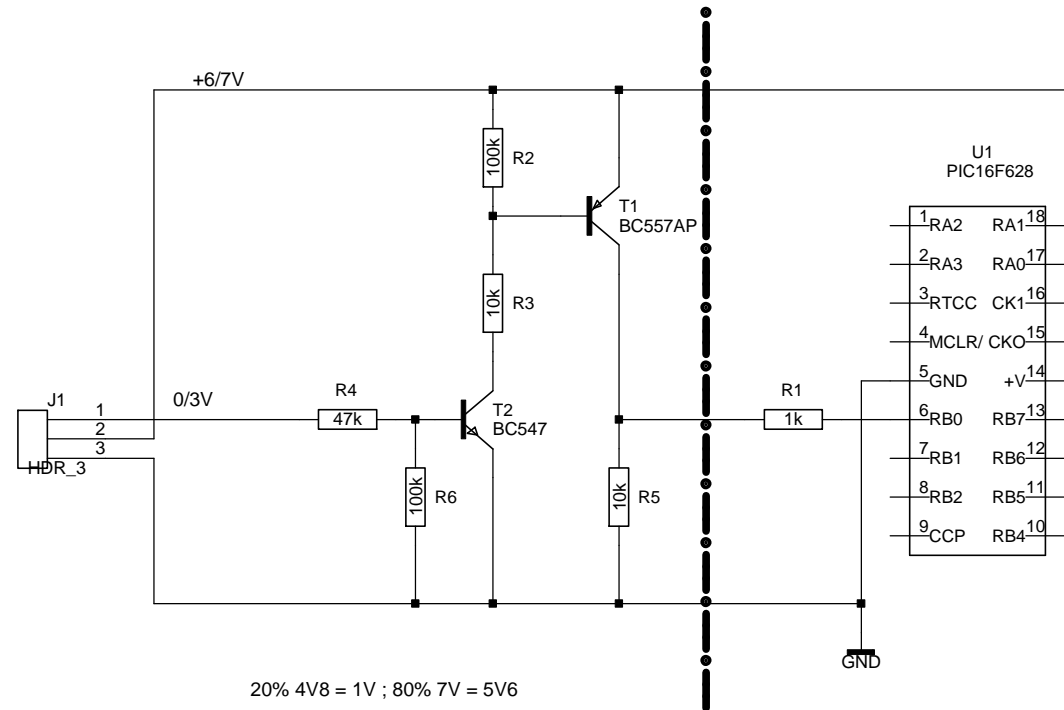

ADAPTATEUR

REV: 0	DATE: 16/08/2005	ENG: A.SOUBEYRAND
PROJECT: ADAPTATEUR		
COMPANY: ACETRONICS		
ADDRESS: 7, IMPASSE DES MONTOIRS		
CITY: 76340 NESLE-NORMANDEUSE		
COUNTRY: FRANCE		
INITIAL	16/08/2005	PAGE: 1 OF: 1